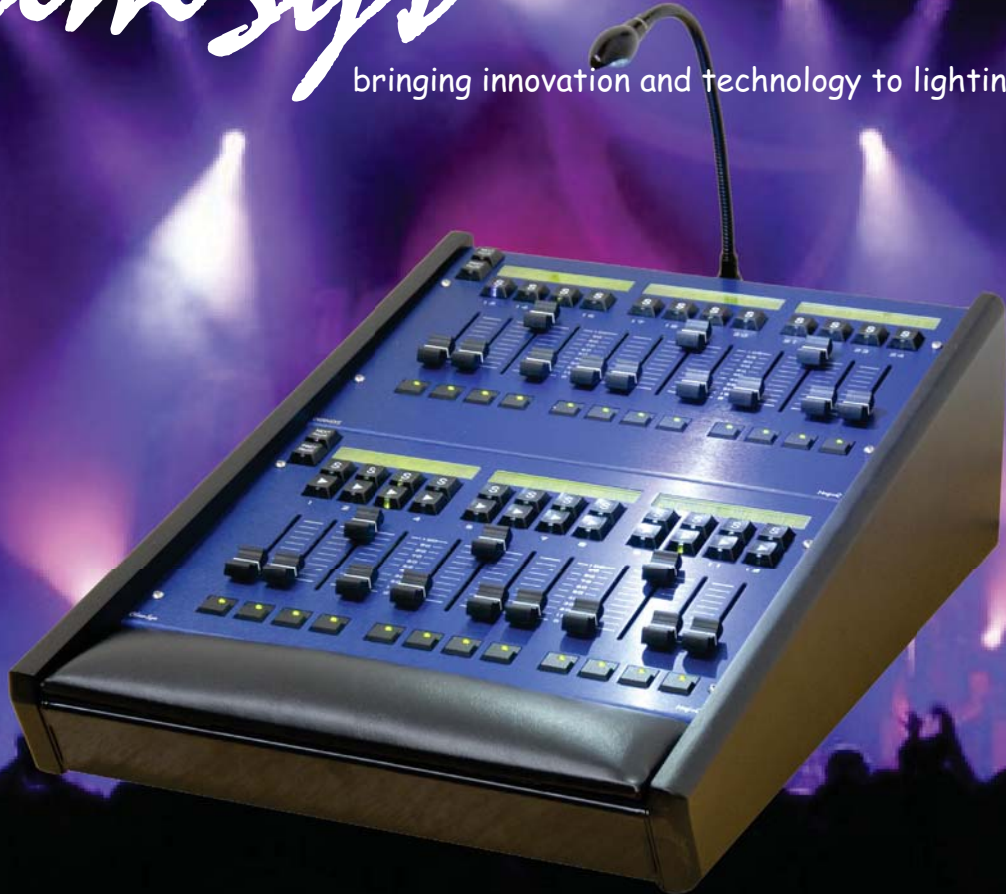

ChamSys

bringing innovation and technology to lighting design

MagicQ Playback Wing

24 Playback Faders

24 Flash, Go/Back, Select Buttons

Full Electronic Legending

Connect to MagicQ Consoles

Connect to MagicQ PC or Mac

Features

- 24 Playback Faders
- 24 Flash, Go/Back, Select Buttons
- Full Electronic Legending
- Connect to MagicQ Consoles
- Connect to MagicQ PC or Mac
- Up to 8 Wings per System
- Dual Playback Sections
- Split Playback Pages
- Separate Page Up/Dn Buttons
- USB Connection
- Dimmable LED Desk Lamp
- Armrest Storage Compartment